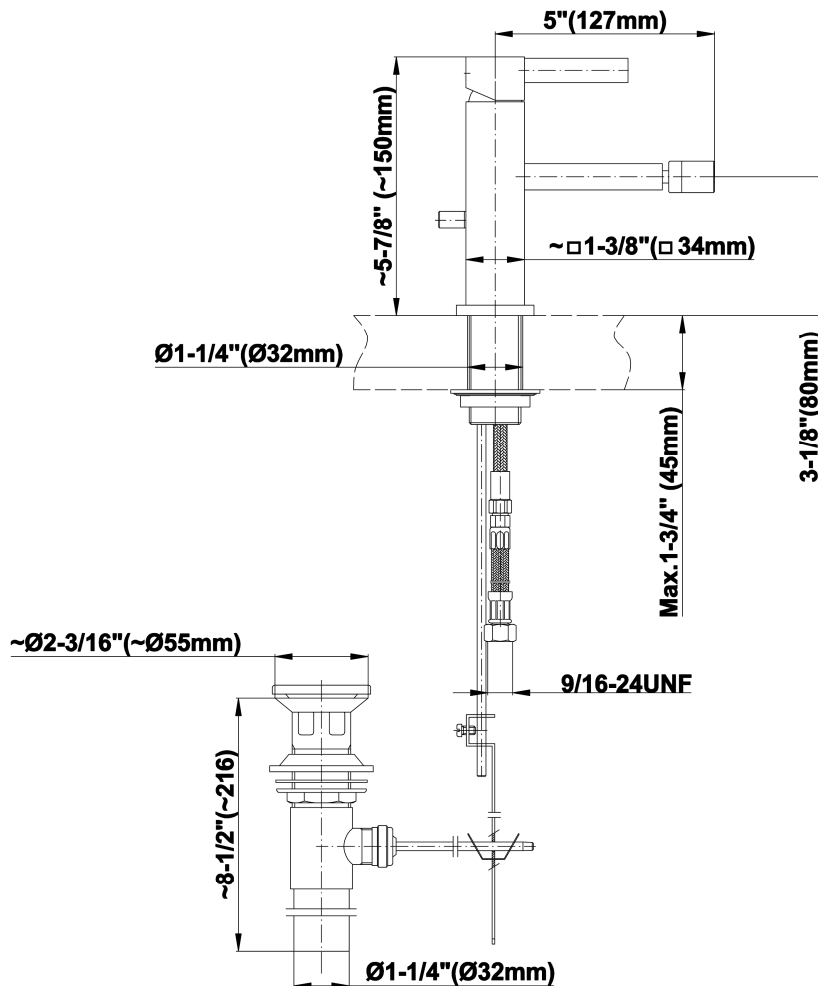

The measurements shown are for reference only. Products and specifications shown are subject to change without notice. Revised 03/2012

www.graff-faucets.com • 800-954-4723